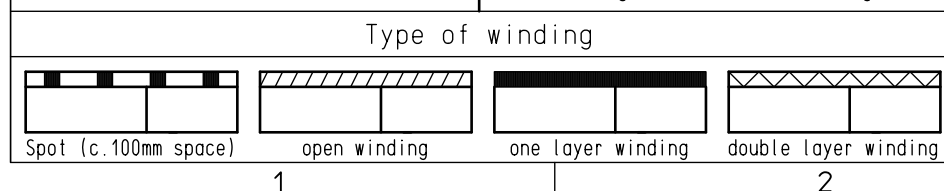

All parts have to be in conformity to IEC 60335-1/-2-72
All housings have to be labeled with device tags

A2	0	Integrated acc.	4100-04	10.05.19	DK	2019	Date	Name	CM1650	Name	Kabelbaum W14 (Radio) / wire harness W14	 Hako GmbH D-23840 Bad Oldesloe	Drawing Number		
	No.	Number appears	Change No.	Date	Name	Standard	Change No.	For this drawing we reserve all rights (acc. DIN ISO 16016)	KABI 472	Type 2613			Dep. DS	No. of Sh. 2	Sheet 1