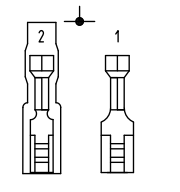

19729748

19725274	1	0.25	A7611	1	WH	80
19725100	2	0.25	A7601	1	WH	

25743063	LT:181
----------	--------

25743063	LT:708
----------	--------

960	25743063	LT:793
-----	----------	--------

80	WH	A7612	1	0.25	1	19725175
	WH	A7602	2	0.25	2	19725175
	WH	A7611	1	0.25	7	19725175
	WH	A7601	1	0.25	8	19725175

Position
QC-Label

19729755

B22

W14

Toleranzen / tolerances	
0 - 100 mm	- 0/+10 mm
101 - 500 mm	-10/+10 mm
501 - 2000 mm	-10/+20 mm
> 2000 mm	-10/+30 mm

The tolerances are made for individual measurements and for the sum of several measurement

All housings with internal length

All parts have to be in conformity to IEC 60335-1/-2-72
All housings have to be labeled with device tags

A2	0	Integrated acc.	4100-04	10.05.19	DK	2019	Date	Name	CM1650	Name	Kabelbaum W14 (Radio) / wire harness W14	 Hako GmbH D-23840 Bad Oldesloe	Drawing Number	
	No.	Number appears	Change No.	Date	Name	Standard	Change No.	For this drawing we reserve all rights (acc. DIN ISO 16016)	KABI 472	Type 2613			Dep. DS	No. of Sh. 2

cutting list-No. : 97154256		cutting list Kabelbaum W14 (Radio) / wire harness W14									
wire	Sub	part-No. contact 1	part-No.comp.part	marking 1	wire	cr. sec.	length	colour	marking 2	part-No. contact 2	part-No.comp.part
A1504	5	19725282		X28/BU/2	26210245	1,0	1520	WH	X71/7	19725175	
A3026	2	19725365		X28/BU/1	26210252	1,5	1520	WH	X71/4	19725183	
A3102	5	19725365		X28/BU/6	26210252	1,5	1520	WH	X71/8	19725183	
A5701	12	19725282		X28/BU/3	26210278	0,5	1520	WH	X71/6	19725175	
A7601	1	19725100	19791086	B21/2	26210310	0,75	1590	WH	X72/8	19725175	
A7602	1	19725100	19791086	B22/2	26210310	0,75	2330	WH	X72/2	19725175	
A7611	1	19725274		B21/1	26210310	0,75	1590	WH	X72/7	19725175	
A7612	1	19725274		B22/1	26210310	0,75	2330	WH	X72/1	19725175	
W14	1	19724053	19791037	X106/ST/1	26210278	0,5	180	WH	X71/5	19725175	